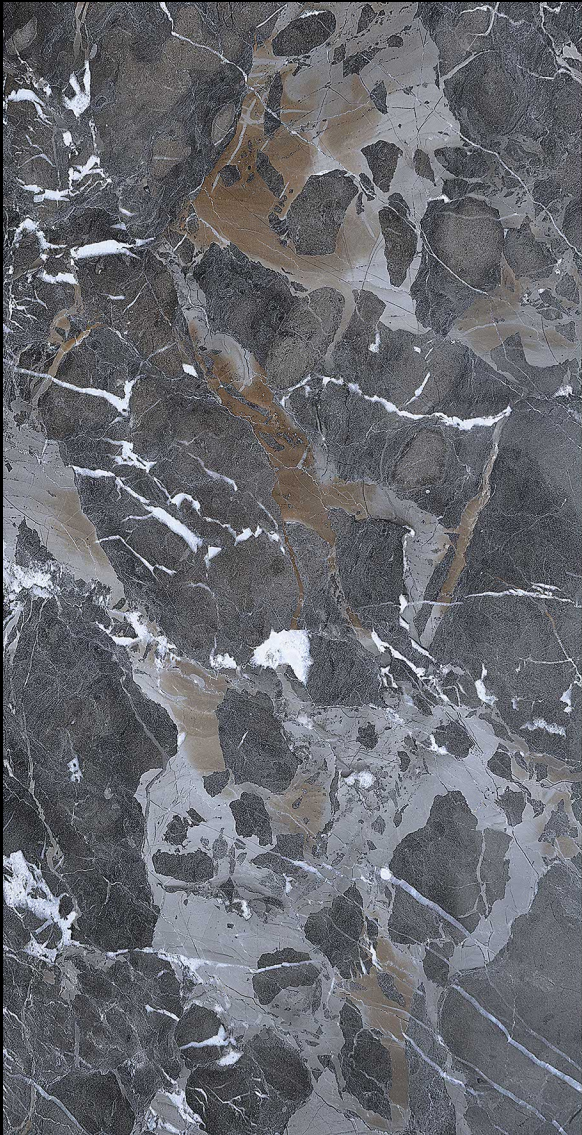

CEDART NATURAL

HIGH GLOSS
600X1200MM | RANDOM
600X600MM

COSMOS COLLISO

HIGH GLOSS
600X1200MM | RANDOM
600X600MM

CYCLONE NATURAL

HIGH GLOSS

600X1200MM | RANDOM
600X600MM

DAMASTA DARK