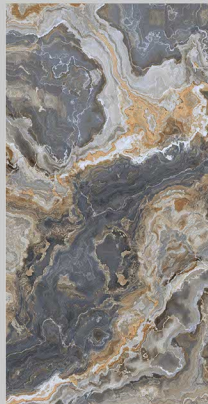

CEDART NATURAL

HIGH GLOSS
600X1200MM | RANDOM
600X600MM

COSMOS COLLISO

HIGH GLOSS
600X1200MM | RANDOM
600X600MM

CYCLONE NATURAL

HIGH GLOSS

600X1200MM | RANDOM
600X600MM

DAMASTA DARK

HIGH GLOSS

600X1200MM | RANDOM
600X600MM

FOREST BROWN

HIGH GLOSS
600X1200MM | RANDOM
600X600MM

FRAPECHINO STONE

HIGH GLOSS
600X1200MM | RANDOM
600X600MM

FRENCH BROWN

HIGH GLOSS
600X1200MM | RANDOM
600X600MM