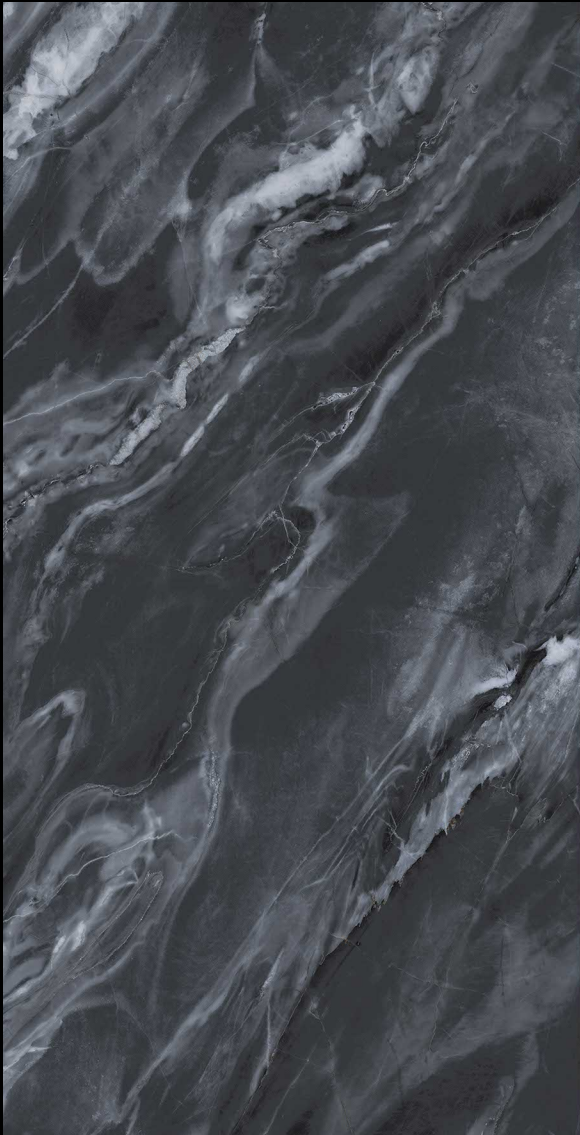

RUST ROYAL

HIGH GLOSS
600X1200MM | RANDOM
600X600MM

SEA BLUE

HIGH GLOSS
600X1200MM | RANDOM
600X600MM

SERON AZUL

HIGH GLOSS

600X1200MM | RANDOM
600X600MM

SPECTRUM NOIR