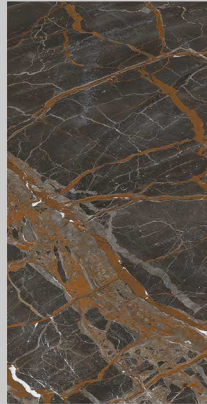

CEDART NATURAL

HIGH GLOSS
600X1200MM | RANDOM
600X600MM

COSMOS COLLISO

HIGH GLOSS
600X1200MM | RANDOM
600X600MM

CYCLONE NATURAL

HIGH GLOSS

600X1200MM | RANDOM
600X600MM

DAMASTA DARK

HIGH GLOSS

600X1200MM | RANDOM
600X600MM

FOREST BROWN

HIGH GLOSS
600X1200MM | RANDOM
600X600MM

FRAPECHINO STONE

HIGH GLOSS
600X1200MM | RANDOM
600X600MM

FRENCH BROWN

HIGH GLOSS
600X1200MM | RANDOM
600X600MM