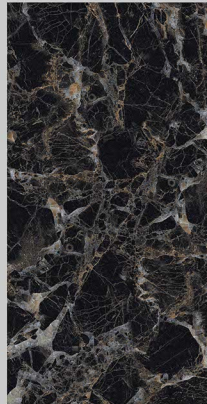

BARDIGLIO IMPERIALE

HIGH GLOSS
600X1200MM | RANDOM
600X600MM

BELLEZA BLACK

HIGH GLOSS
600X1200MM | RANDOM
600X600MM

BLACK THUNDER

HIGH GLOSS
600X1200MM | RANDOM
600X600MM

BRAHM CHARCOL

HIGH GLOSS
600X1200MM | RANDOM
600X600MM