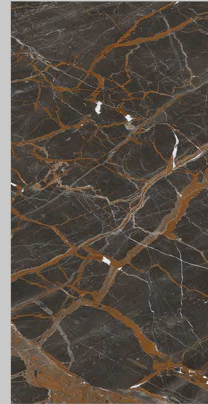

CEDART NATURAL

HIGH GLOSS
600X1200MM | RANDOM
600X600MM

COSMOS COLLISO

HIGH GLOSS
600X1200MM | RANDOM
600X600MM

CYCLONE NATURAL

HIGH GLOSS

600X1200MM | RANDOM
600X600MM

DAMASTA DARK

HIGH GLOSS

600X1200MM | RANDOM
600X600MM

FOREST BROWN

HIGH GLOSS
600X1200MM | RANDOM
600X600MM

FRAPECHINO STONE

HIGH GLOSS
600X1200MM | RANDOM
600X600MM

FRENCH BROWN

HIGH GLOSS
600X1200MM | RANDOM
600X600MM