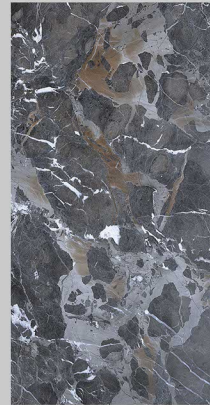

BRECCIA AURORA

HIGH GLOSS
600X1200MM | RANDOM
600X600MM

CALIFORNIA BLACK-

HIGH GLOSS
600X1200MM | RANDOM
600X600MM

RECEPTION

RECEPTION

CARAVAGGIO GOLD

HIGH GLOSS
600X1200MM | RANDOM
600X600MM

CEDART NATURAL

HIGH GLOSS
600X1200MM | RANDOM
600X600MM

COSMOS COLLISO

HIGH GLOSS
600X1200MM | RANDOM
600X600MM

CYCLONE NATURAL

HIGH GLOSS

600X1200MM | RANDOM
600X600MM

DAMASTA DARK