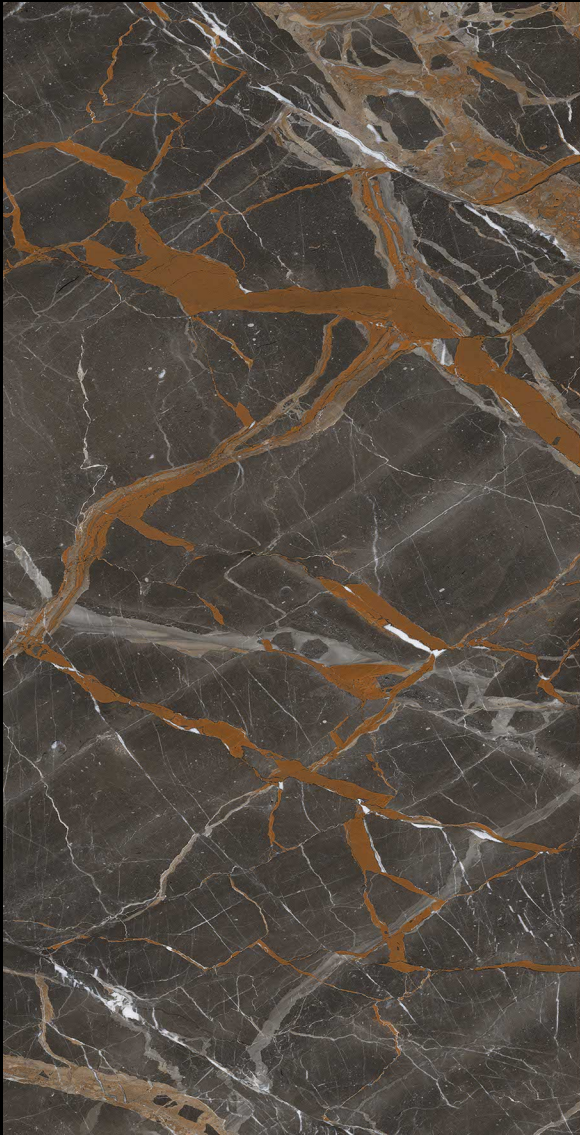

FOREST BROWN

HIGH GLOSS
600X1200MM | RANDOM
600X600MM