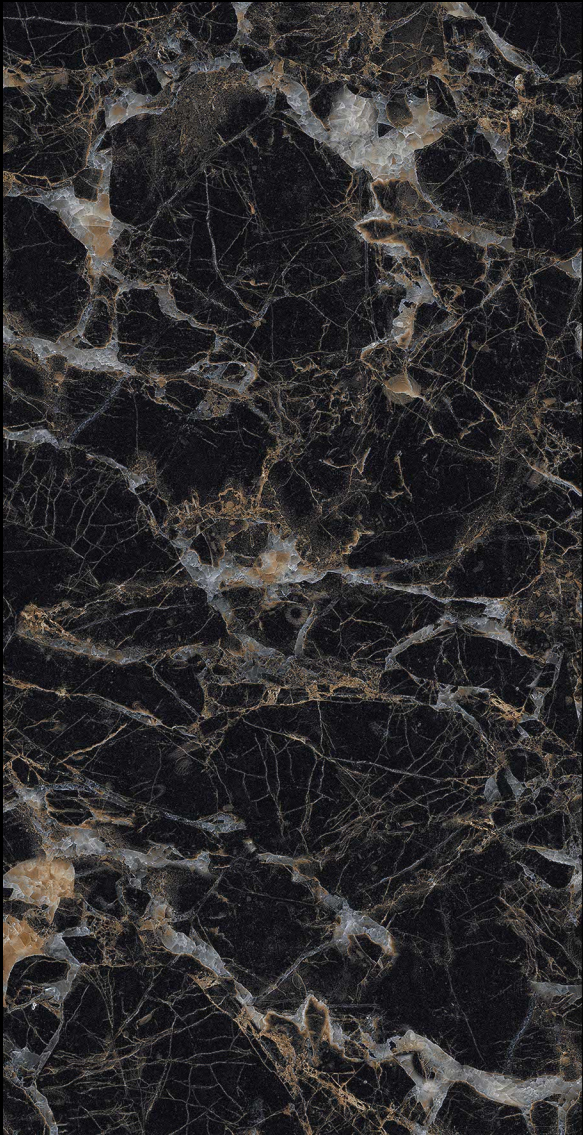

BARDIGLIO IMPERIALE

HIGH GLOSS
600X1200MM | RANDOM
600X600MM

BELLEZA BLACK

HIGH GLOSS
600X1200MM | RANDOM
600X600MM

BLACK THUNDER

HIGH GLOSS
600X1200MM | RANDOM
600X600MM

BRAHM CHARCOL

HIGH GLOSS
600X1200MM | RANDOM
600X600MM