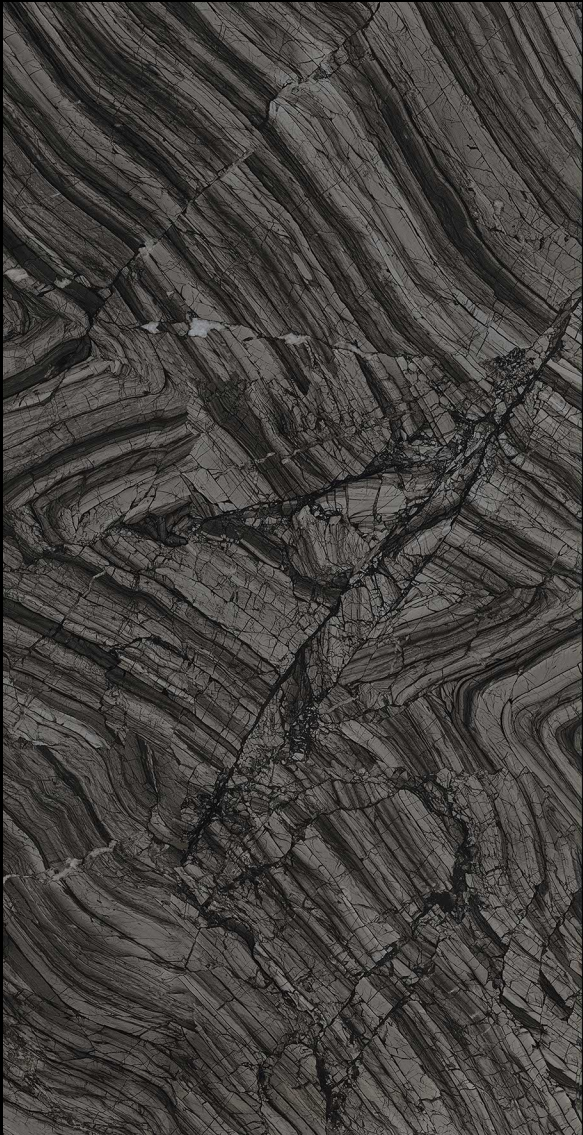

BARDIGLIO IMPERIALE

HIGH GLOSS
600X1200MM | RANDOM
600X600MM

BELLEZA BLACK

HIGH GLOSS
600X1200MM | RANDOM
600X600MM

BLACK THUNDER

HIGH GLOSS
600X1200MM | RANDOM
600X600MM

BRAHM CHARCOL

HIGH GLOSS
600X1200MM | RANDOM
600X600MM