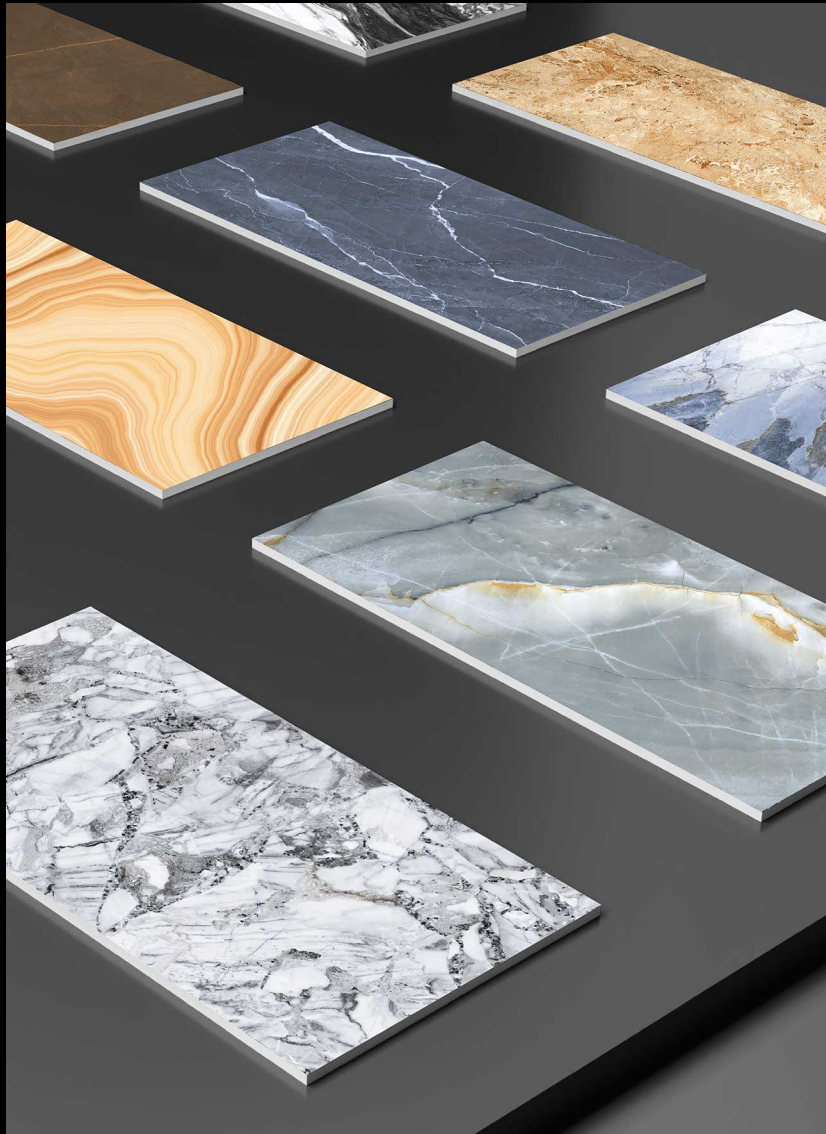

EREKAZ

TILES

HIGH GLOSS

600x600MM
600x1200MM

Surface & Finish

High gloss surface are the epitome of modernity and sophistication. They are perfect for contemporary spaces that require a sleek and polished look. These surfaces look exotic and luxurious and can be used in a variety of applications.