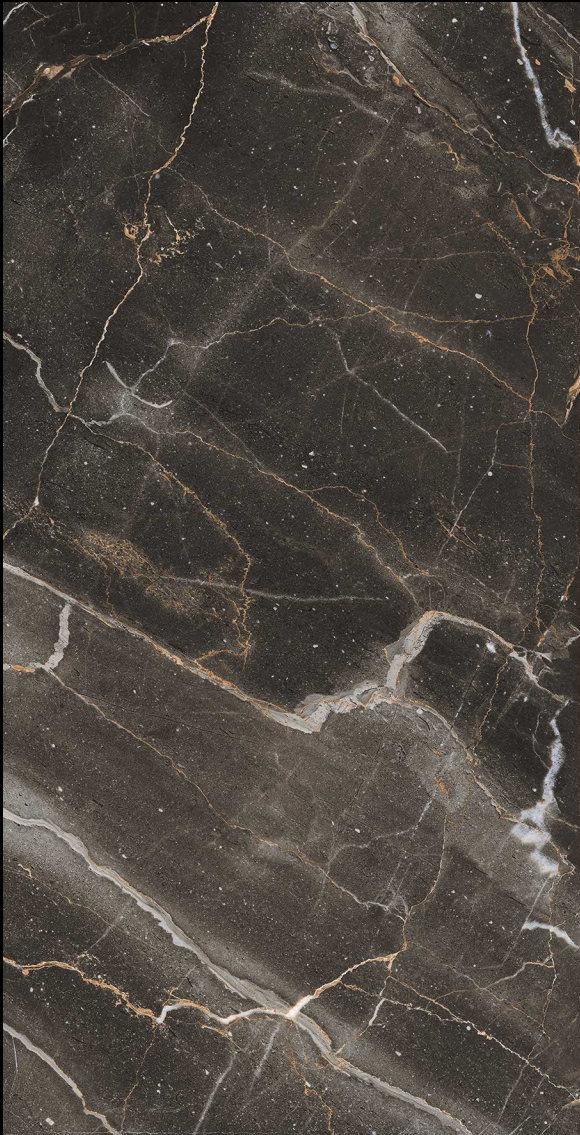

CARAVAGGIO GOLD

HIGH GLOSS
600X1200MM | RANDOM
600X600MM